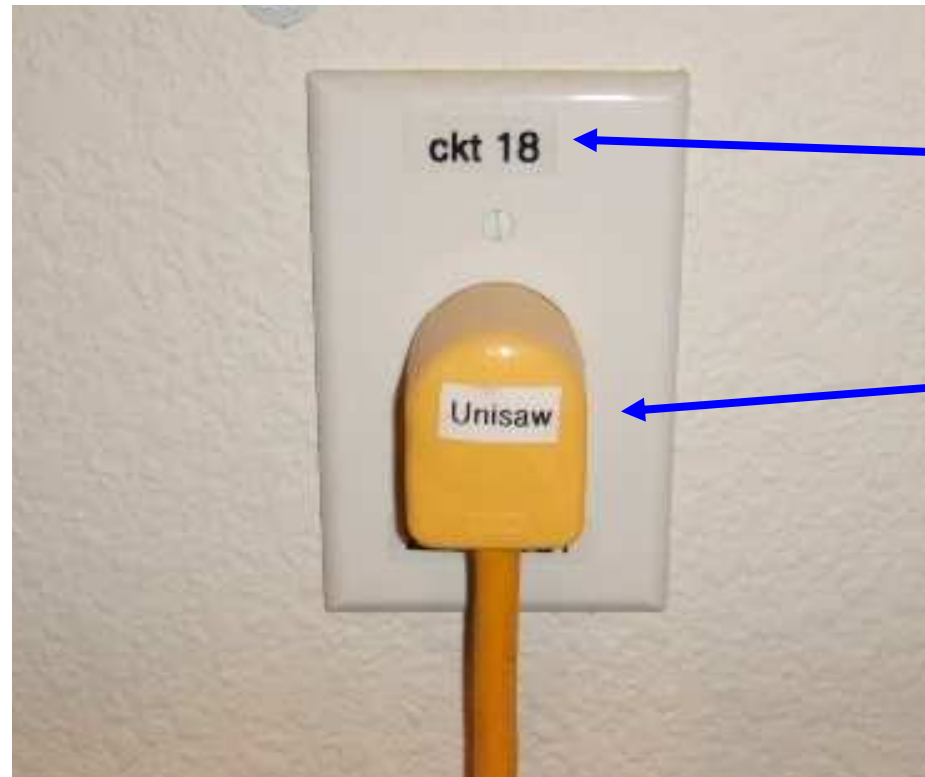

Make it **EASY** to
Unplug your Power Tools
BEFORE
Changing Blades
Or
Bits

General Shop Safety

Power Switch
for Saw

Power Cord to
Saw

Power Cord to
Wall

Delta Unisaw
Electrical Connections

April 27, 2015

General Shop Safety

Power Switch
for Saw

Power Cord to
Saw

Power Cord to
Wall

Delta Contractor Saw
Electrical Connections

General Shop Safety

Portable Router Table
Electrical Connections

General Shop Safety

Stationary Router Table
Electrical Connections

April 27, 2015

General Shop Safety

**Circuit #18
In Main Breaker
Cabinet**

**Power Cord to
Unisaw**

Label Wall Receptacles and
Power Cords

April 27, 2015

General Shop Safety

**Hearing
Protection**